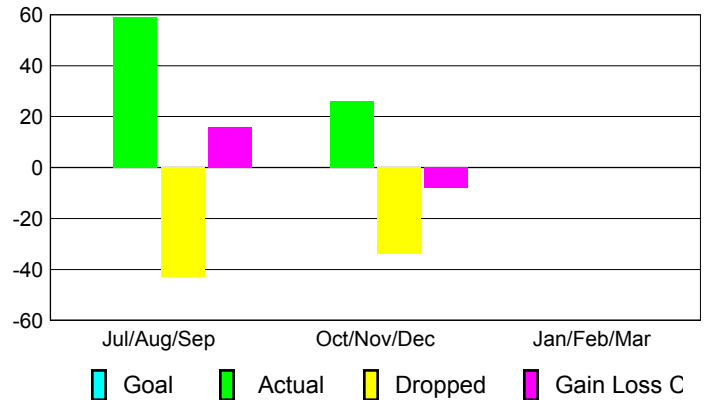

Membership Results 2012-2013

Goal, New, Dropped, Gain/Loss

Comparison of Membership Gain/Loss

Current Year Compared to the Previous Year