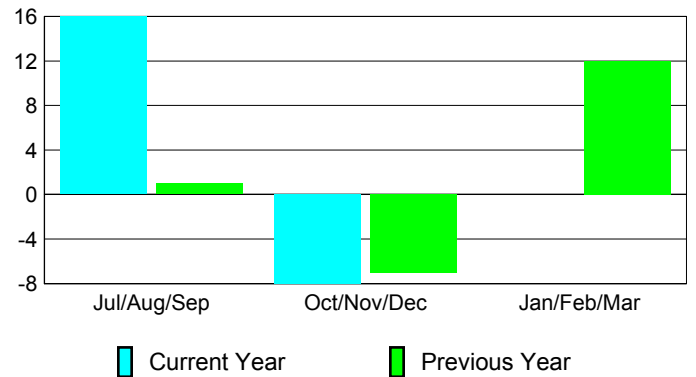

Membership Results
2012-2013

Membership
2011-2012

Month	Net Memb Goal	Actual New Memb	Actual Dropped Memb	Gain/Loss of Memb	Gain/Loss of Memb
Jul/Aug/Sep		59	-43	16	1
Oct/Nov/Dec		26	-34	-8	-7
Jan/Feb/Mar					12
Totals		85	-77	8	6

Membership Results 2012-2013

Goal, New, Dropped, Gain/Loss

Comparison of Membership Gain/Loss

Current Year Compared to the Previous Year

Gender Comparison 2012-2013

Jul/Aug/Sep

Oct/Nov/Dec

Jan/Feb/Mar